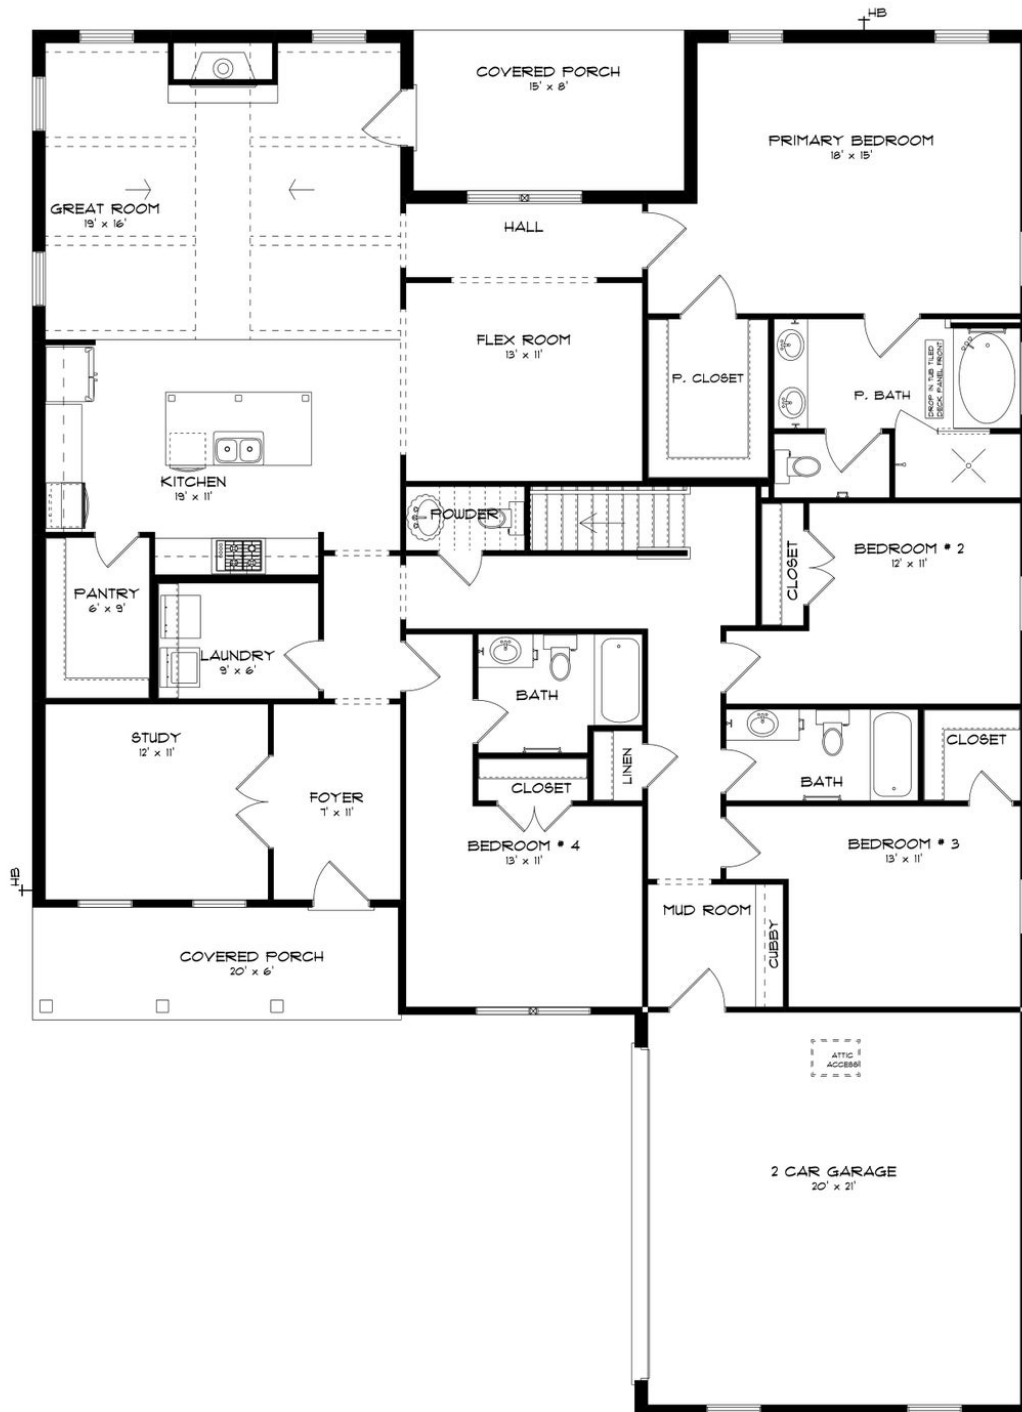

FIRST FLOOR (H)

Prices, plans, dimensions, features, specifications, materials, and availability of homes or communities are subject to change without notice or obligation. Illustrations are artists depictions only and may differ from completed improvements. All prices subject to change without notice. Please contact your sales associate before writing an offer.