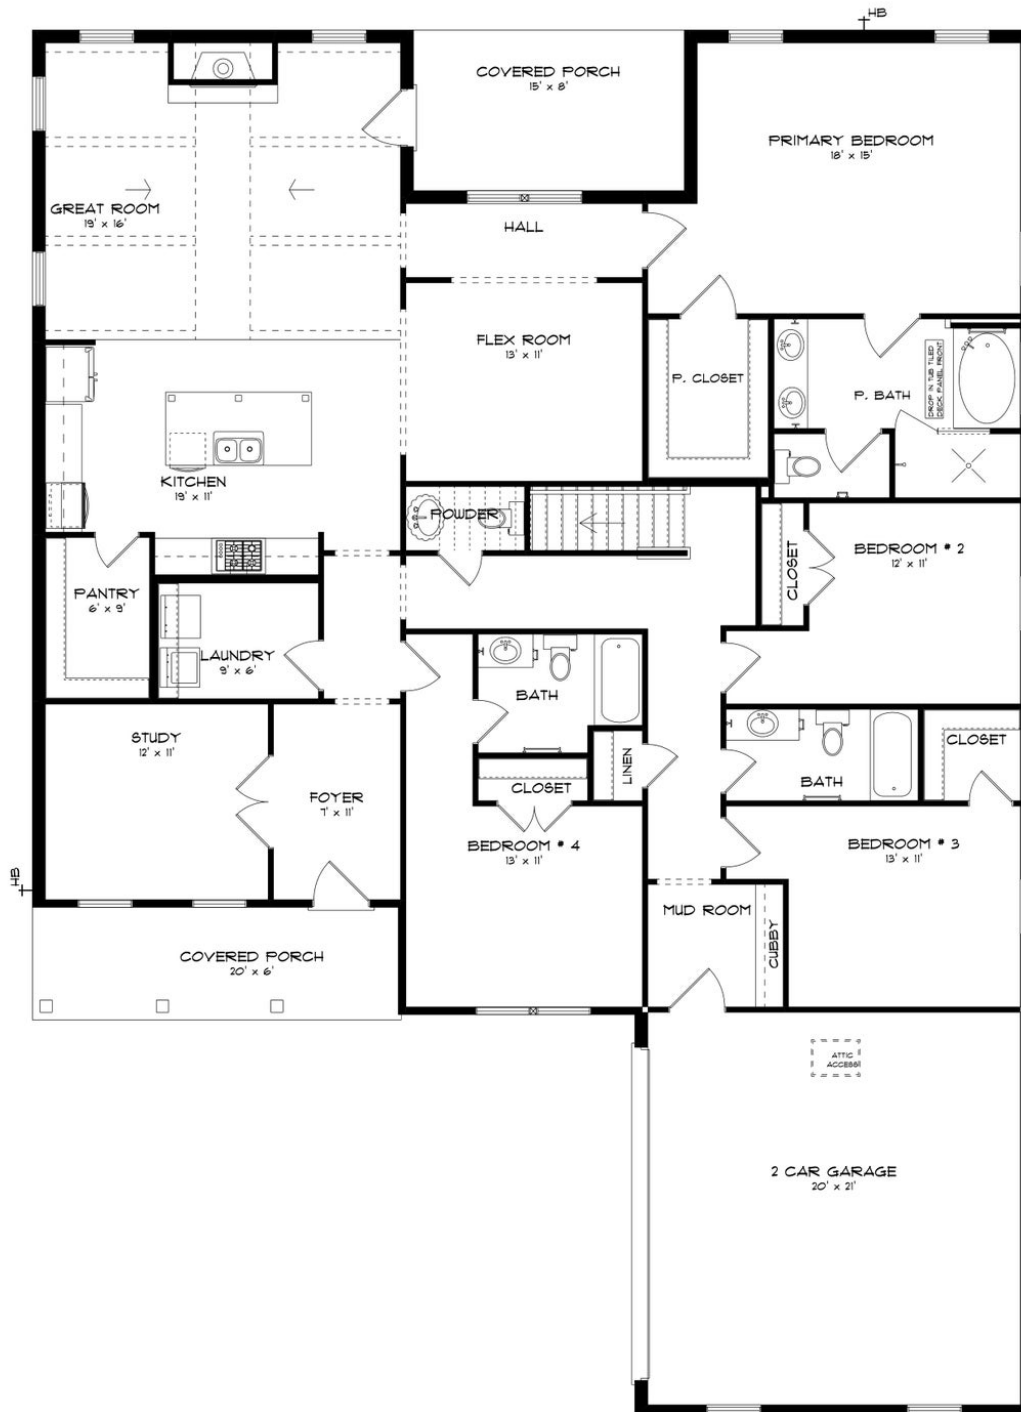

FIRST FLOOR (H)

Prices, plans, dimensions, features, specifications, materials, and availability of homes or communities are subject to change without notice or obligation. Illustrations are artists depictions only and may differ from completed improvements. All prices subject to change without notice. Please contact your sales associate before writing an offer.