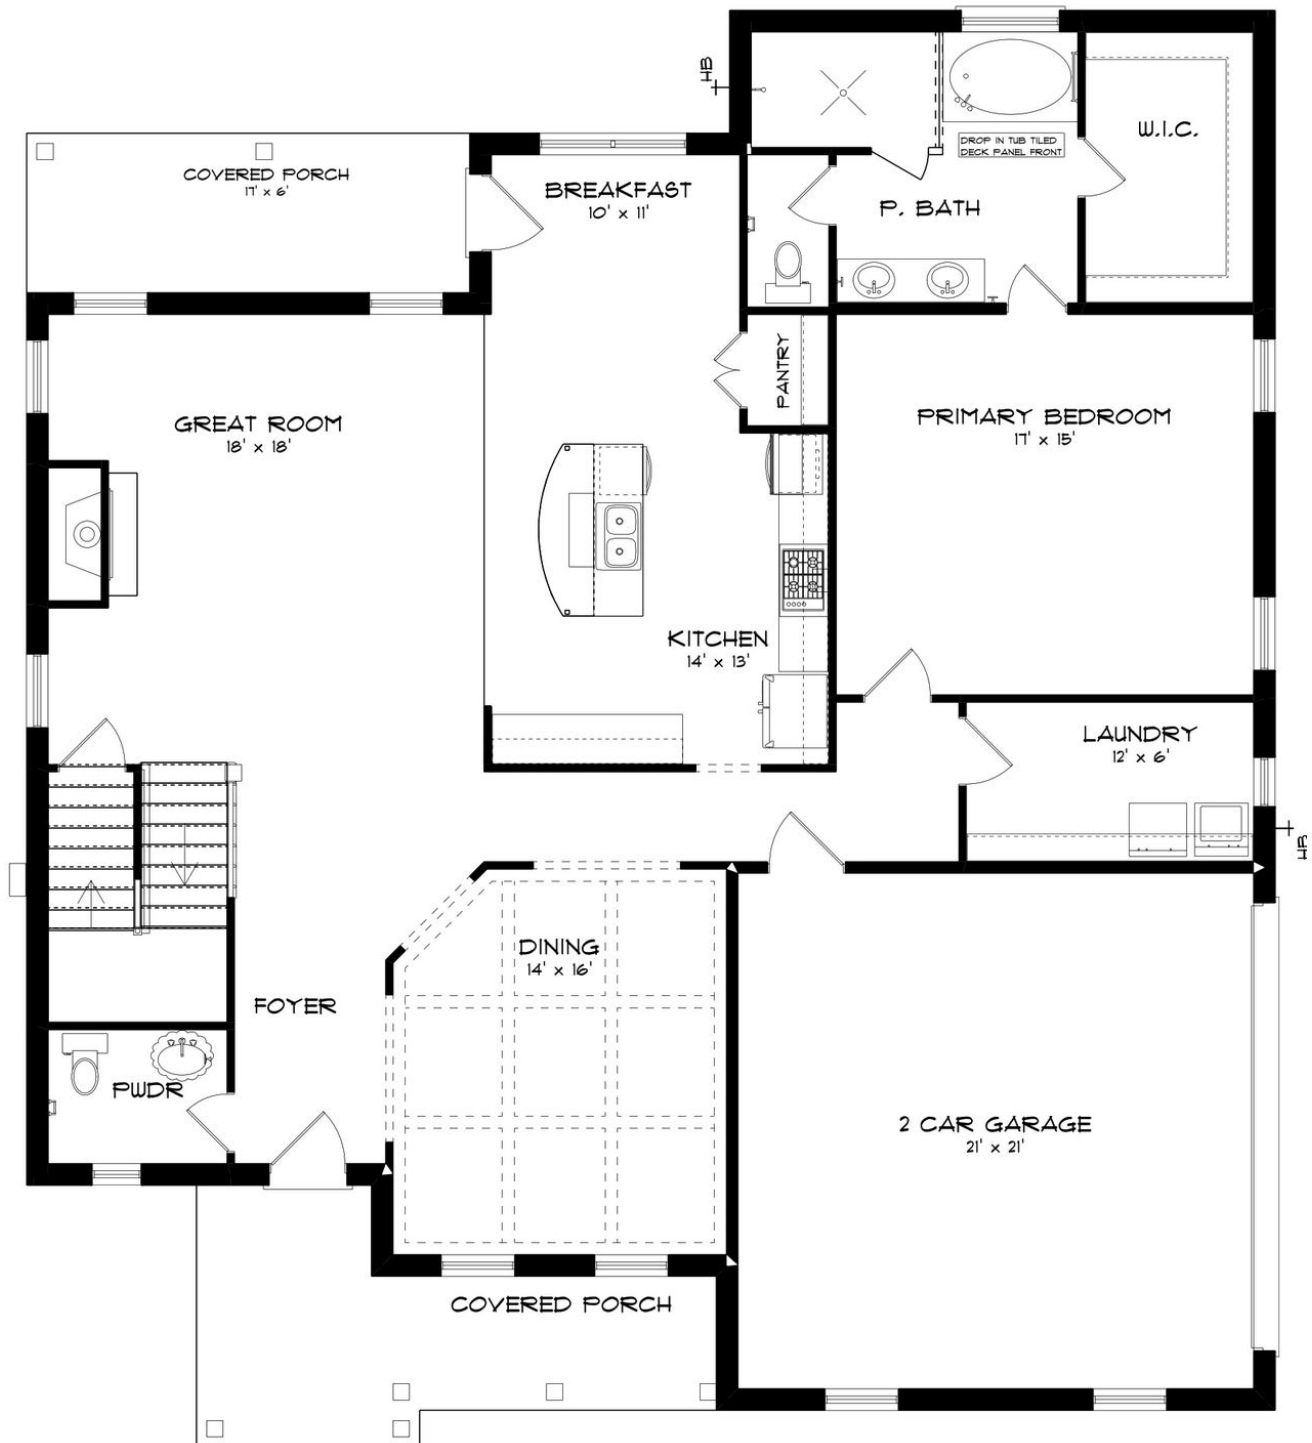

FIRST FLOOR (F)

Prices, plans, dimensions, features, specifications, materials, and availability of homes or communities are subject to change without notice or obligation. Illustrations are artists depictions only and may differ from completed improvements. All prices subject to change without notice. Please contact your sales associate before writing an offer.