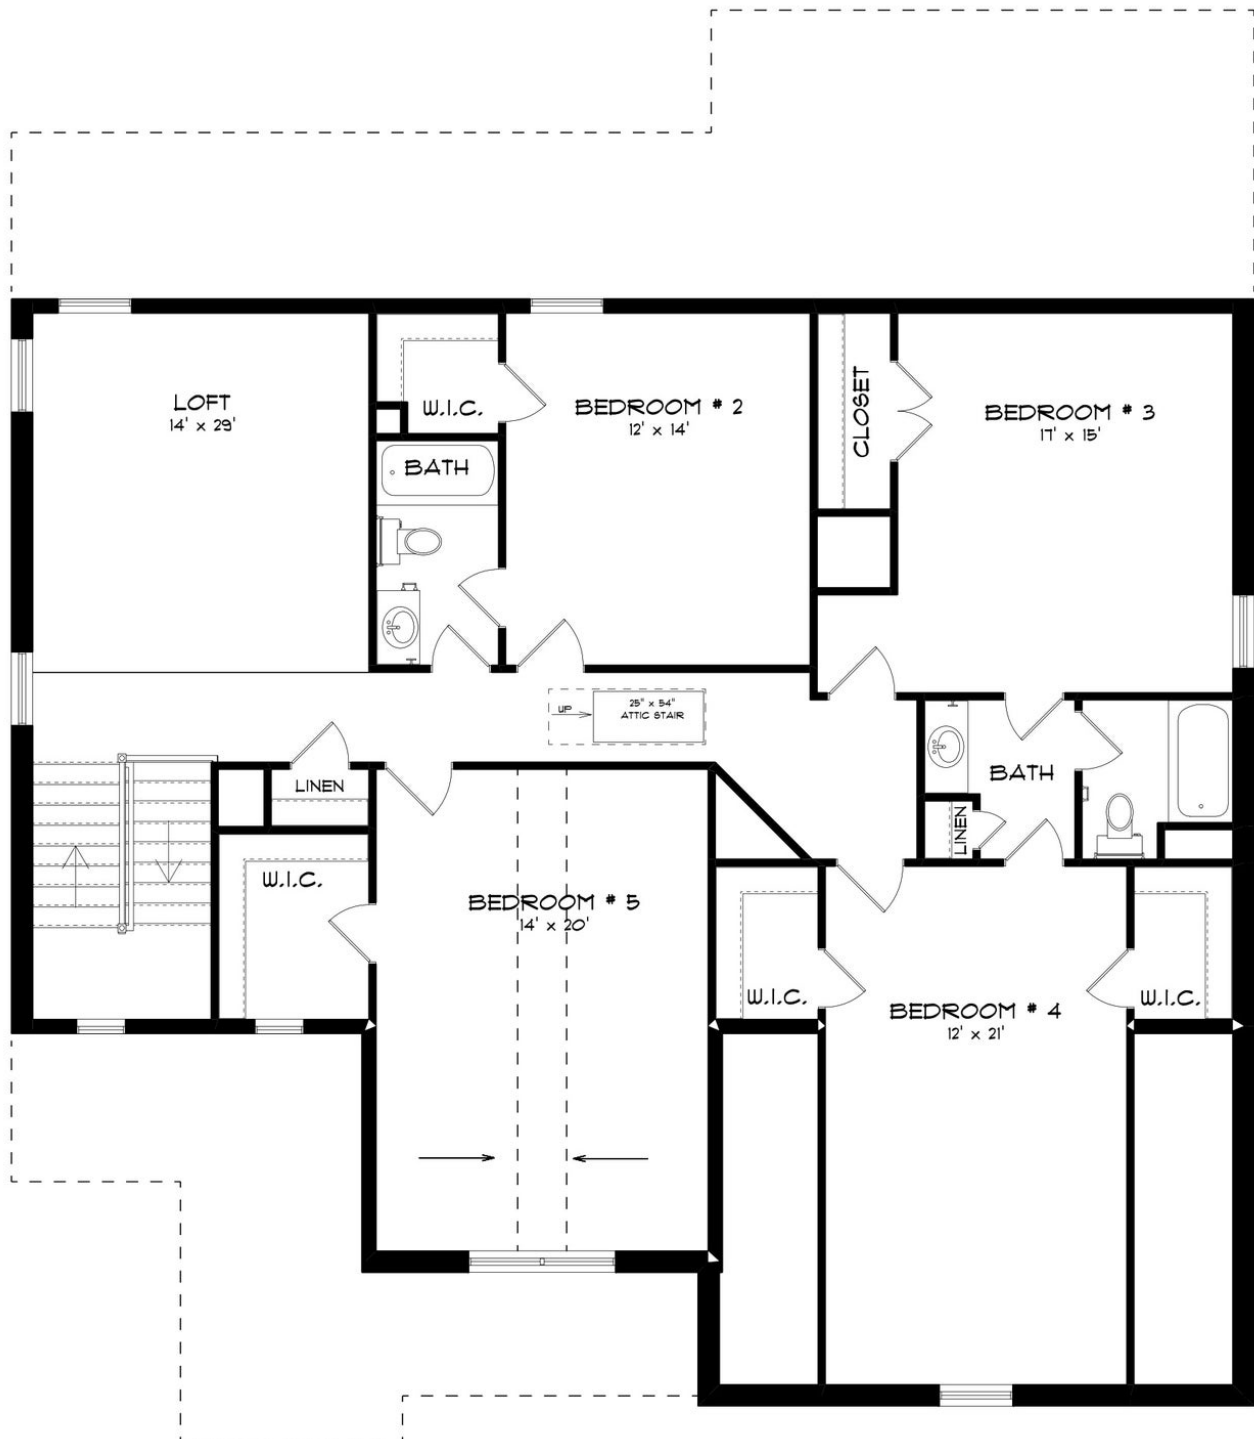

SECOND FLOOR (F)

Prices, plans, dimensions, features, specifications, materials, and availability of homes or communities are subject to change without notice or obligation. Illustrations are artists depictions only and may differ from completed improvements. All prices subject to change without notice. Please contact your sales associate before writing an offer.