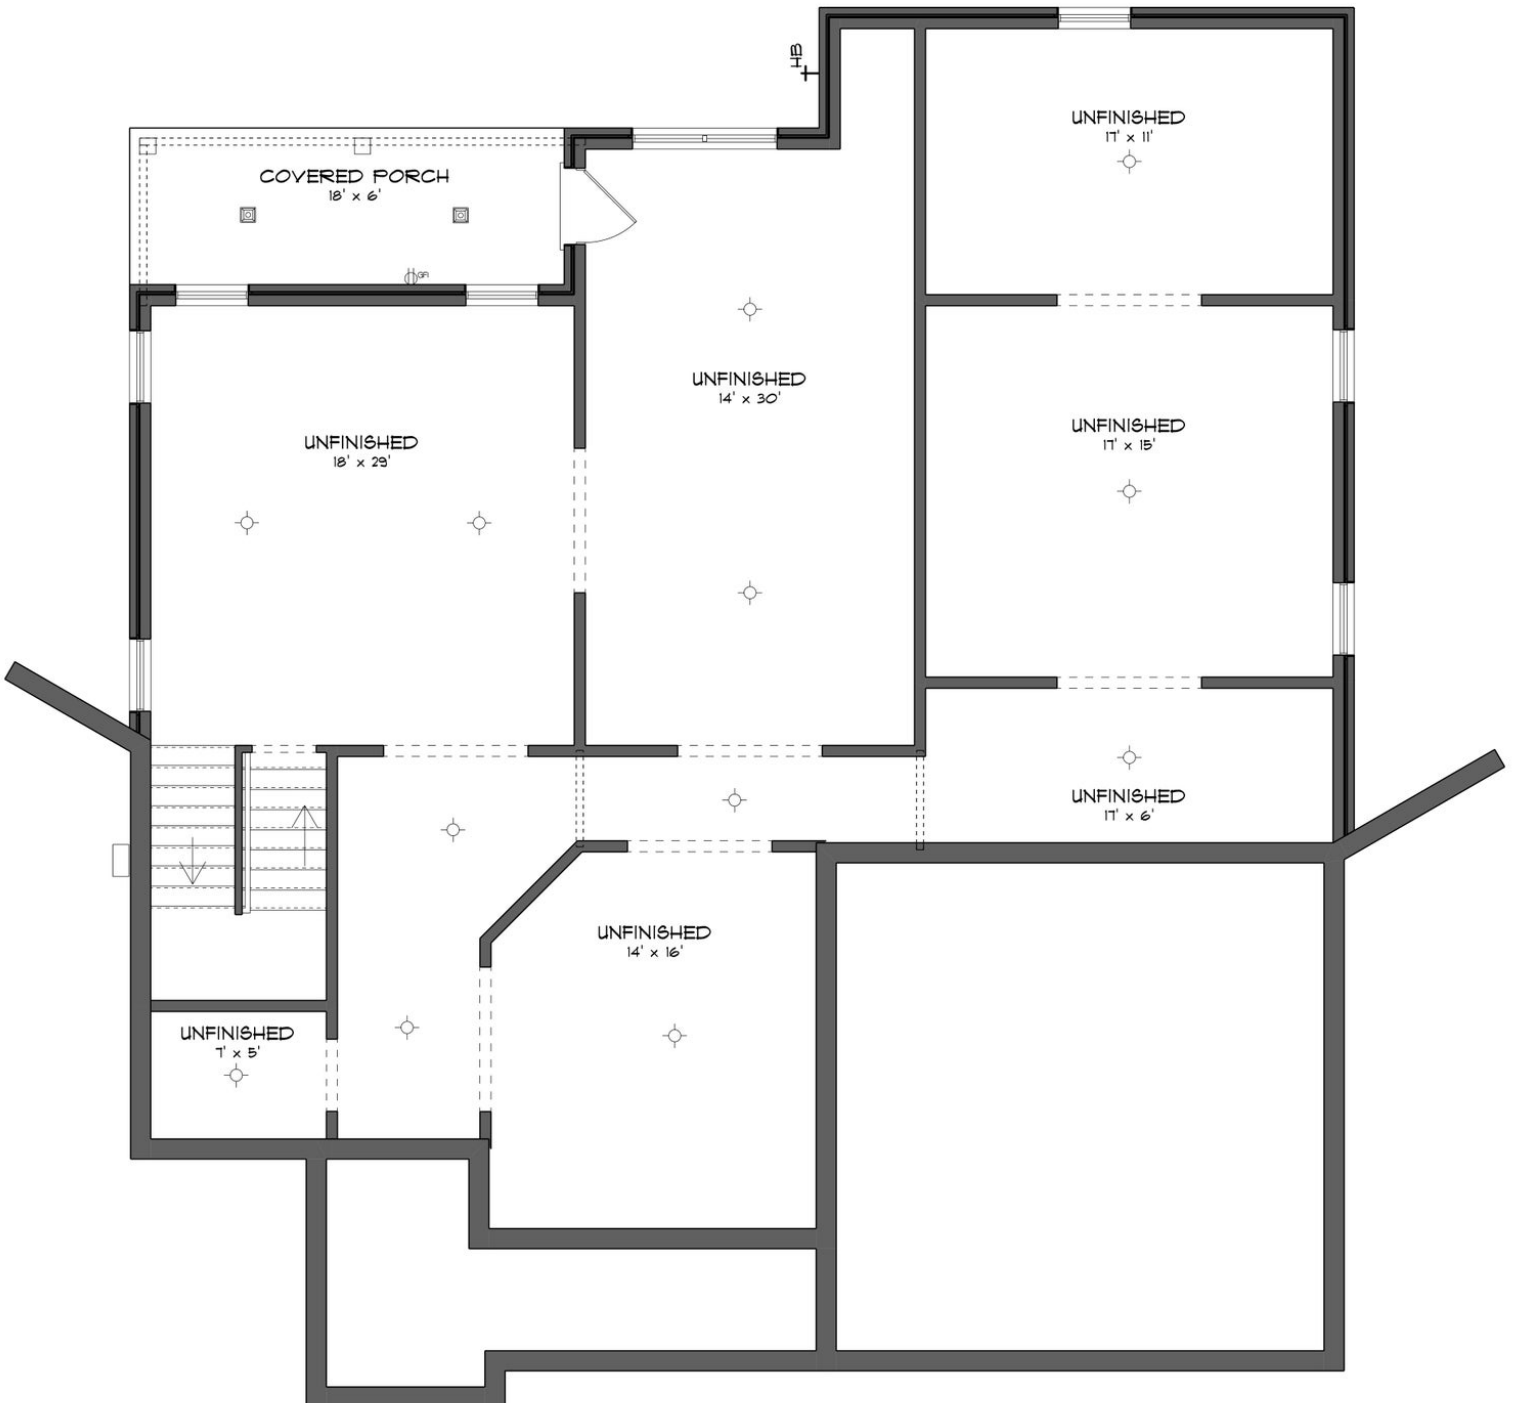

BASEMENT (F)

Prices, plans, dimensions, features, specifications, materials, and availability of homes or communities are subject to change without notice or obligation. Illustrations are artists depictions only and may differ from completed improvements. All prices subject to change without notice. Please contact your sales associate before writing an offer.