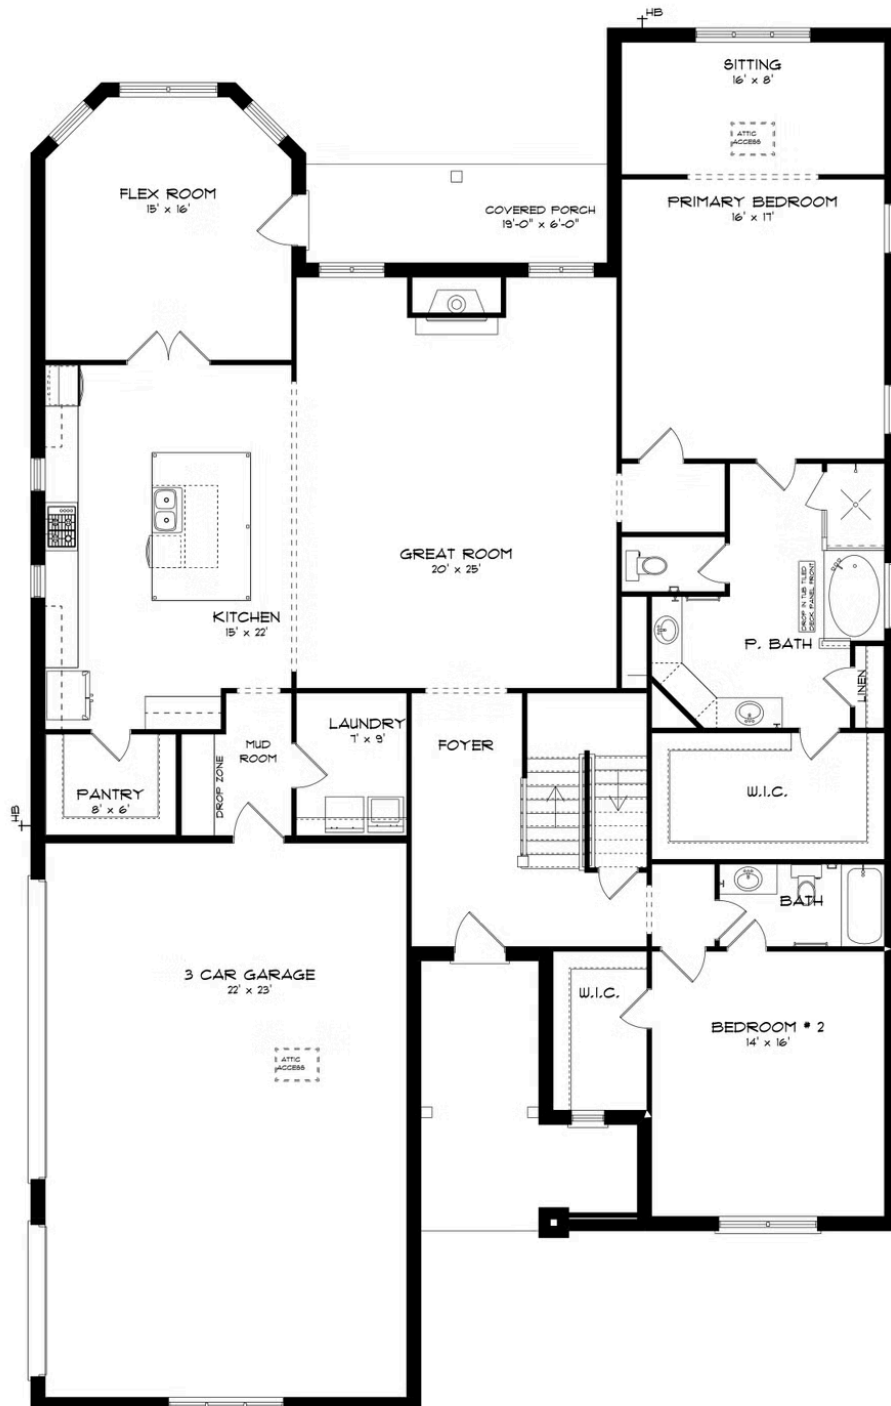

**STONE MARTIN
BUILDERS**

Stallworth

Home Plan

Starting at \$764,199

SQ FT: 4,781

Beds: 6

Baths: 4.0

Garage: 3 Standard

ELEVATION H

Elevation J

ABOUT THIS PLAN

The Stallworth floorplan has massive amounts of space inside its five bedrooms, four full bathrooms and bonus room. It features two bedrooms downstairs, one the huge primary suite and another large bedroom both with walk in closets and connecting bathrooms. The primary suite includes a well-lit sitting area in addition to the bedroom area perfect for a quiet reading area. The primary bath boasts a corner double vanity for plenty of storage space and a toilet room closed along with a walk in shower, large soaking tub and linen closet. The airy great room with gleaming hardwoods in the heart of the home is open to the large kitchen complete with a gorgeous granite island that is large enough for seating several people; perfect for entertaining and cooking at the same time. Plenty of cabinets and counter space line the back wall along with the wall oven and cook top. An enormous pantry completes this stunning kitchen that can accommodate many people. Off of the kitchen is a connecting flex room that can be used as a formal dining area or office space. On the other side of the

FIRST FLOOR (H-3 CAR)

SECOND FLOOR (H-3 CAR)

**STONE MARTIN
BUILDERS**

PLAN GALLERY

Prices, plans, dimensions, features, specifications, materials, and availability of homes or communities are subject to change without notice or obligation. Illustrations are artists depictions only and may differ from completed improvements. All prices subject to change without notice. Please contact your sales associate before writing an offer.