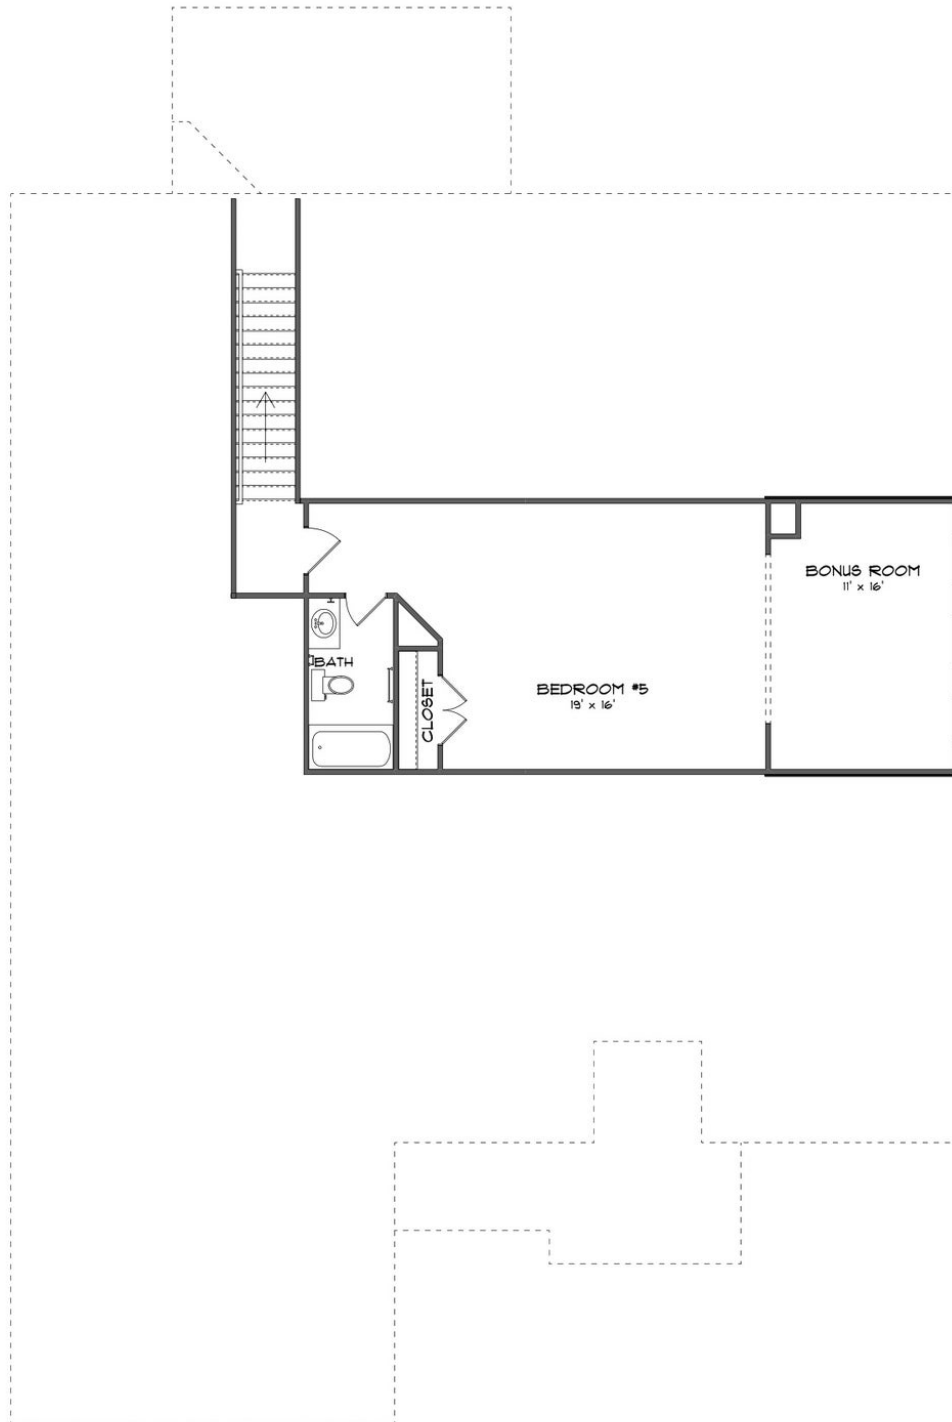

SECOND FLOOR (J-3 CAR)