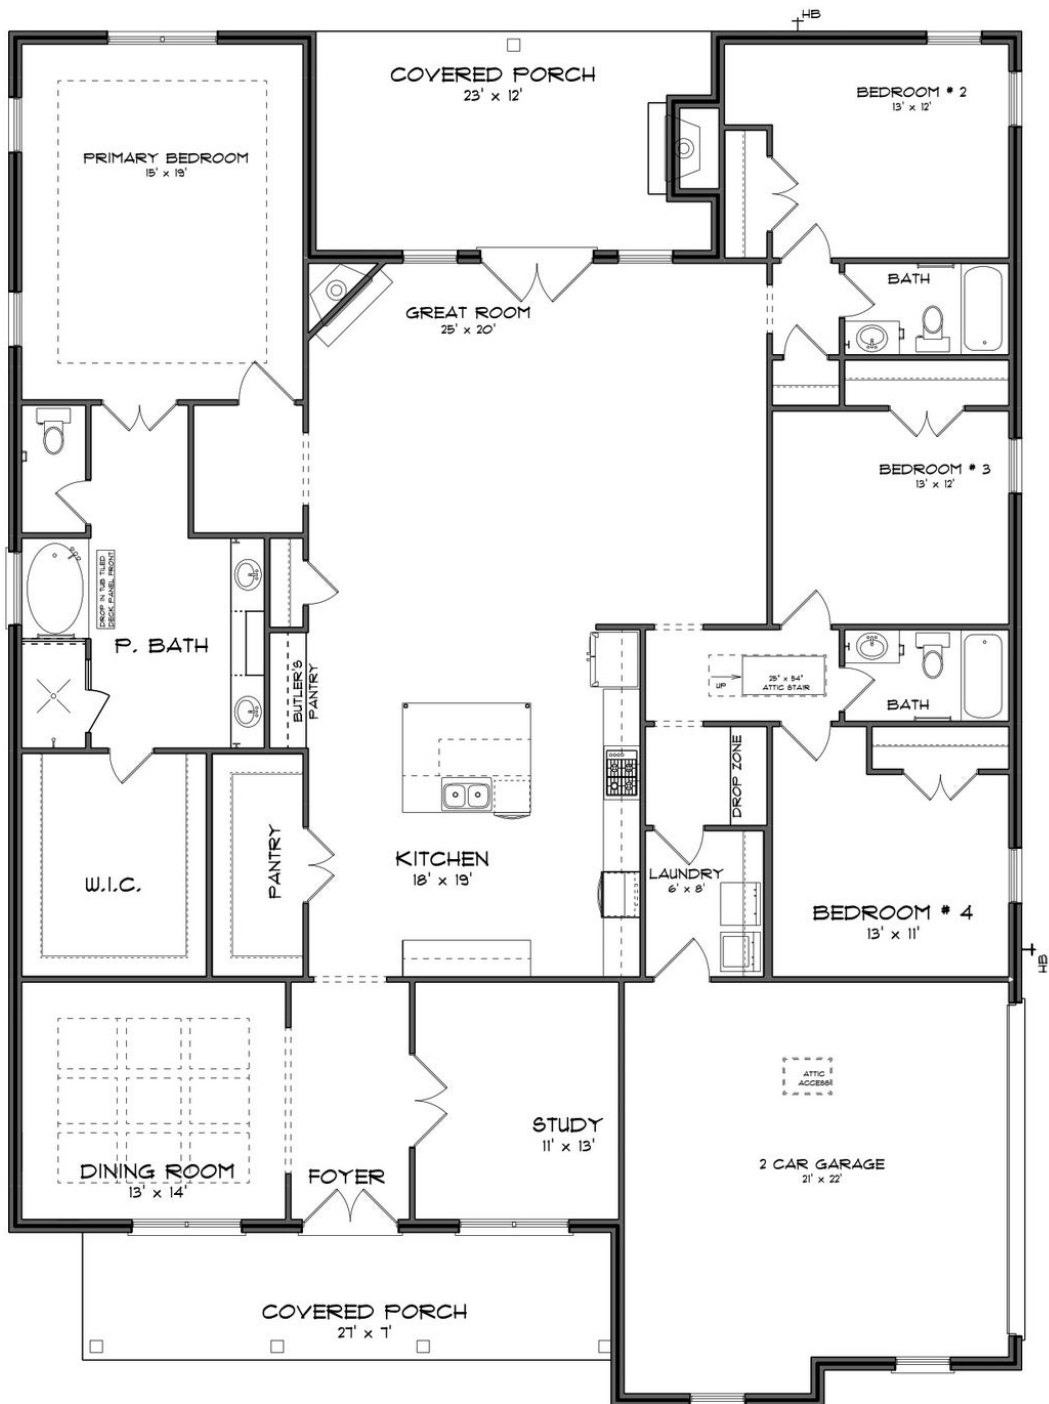

ELEVATION G