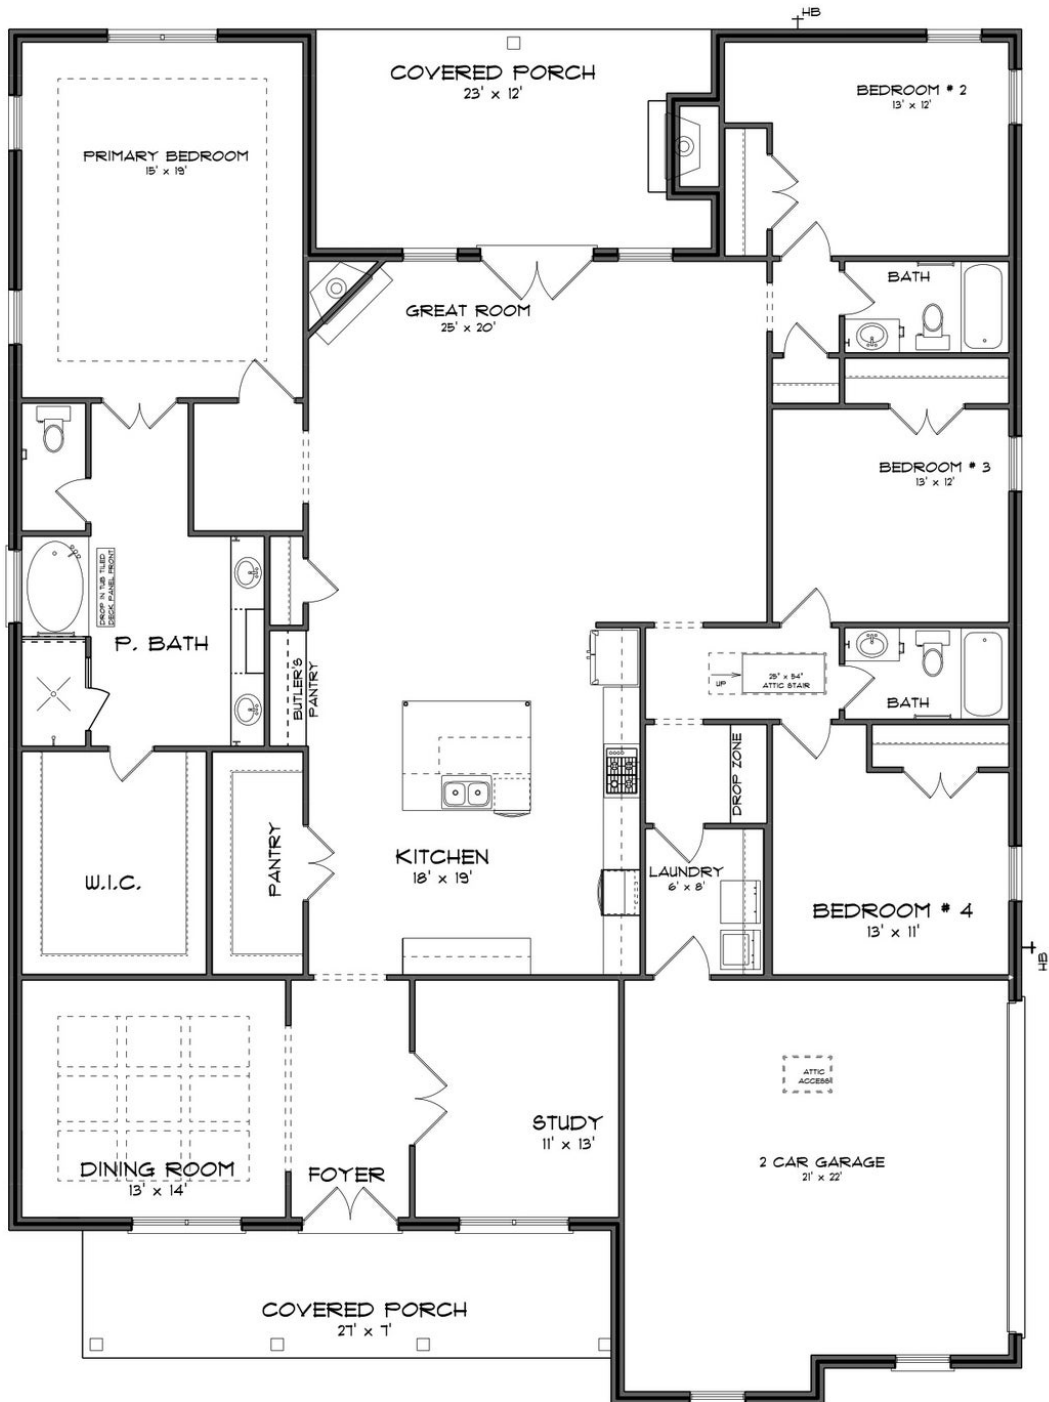

ELEVATION G