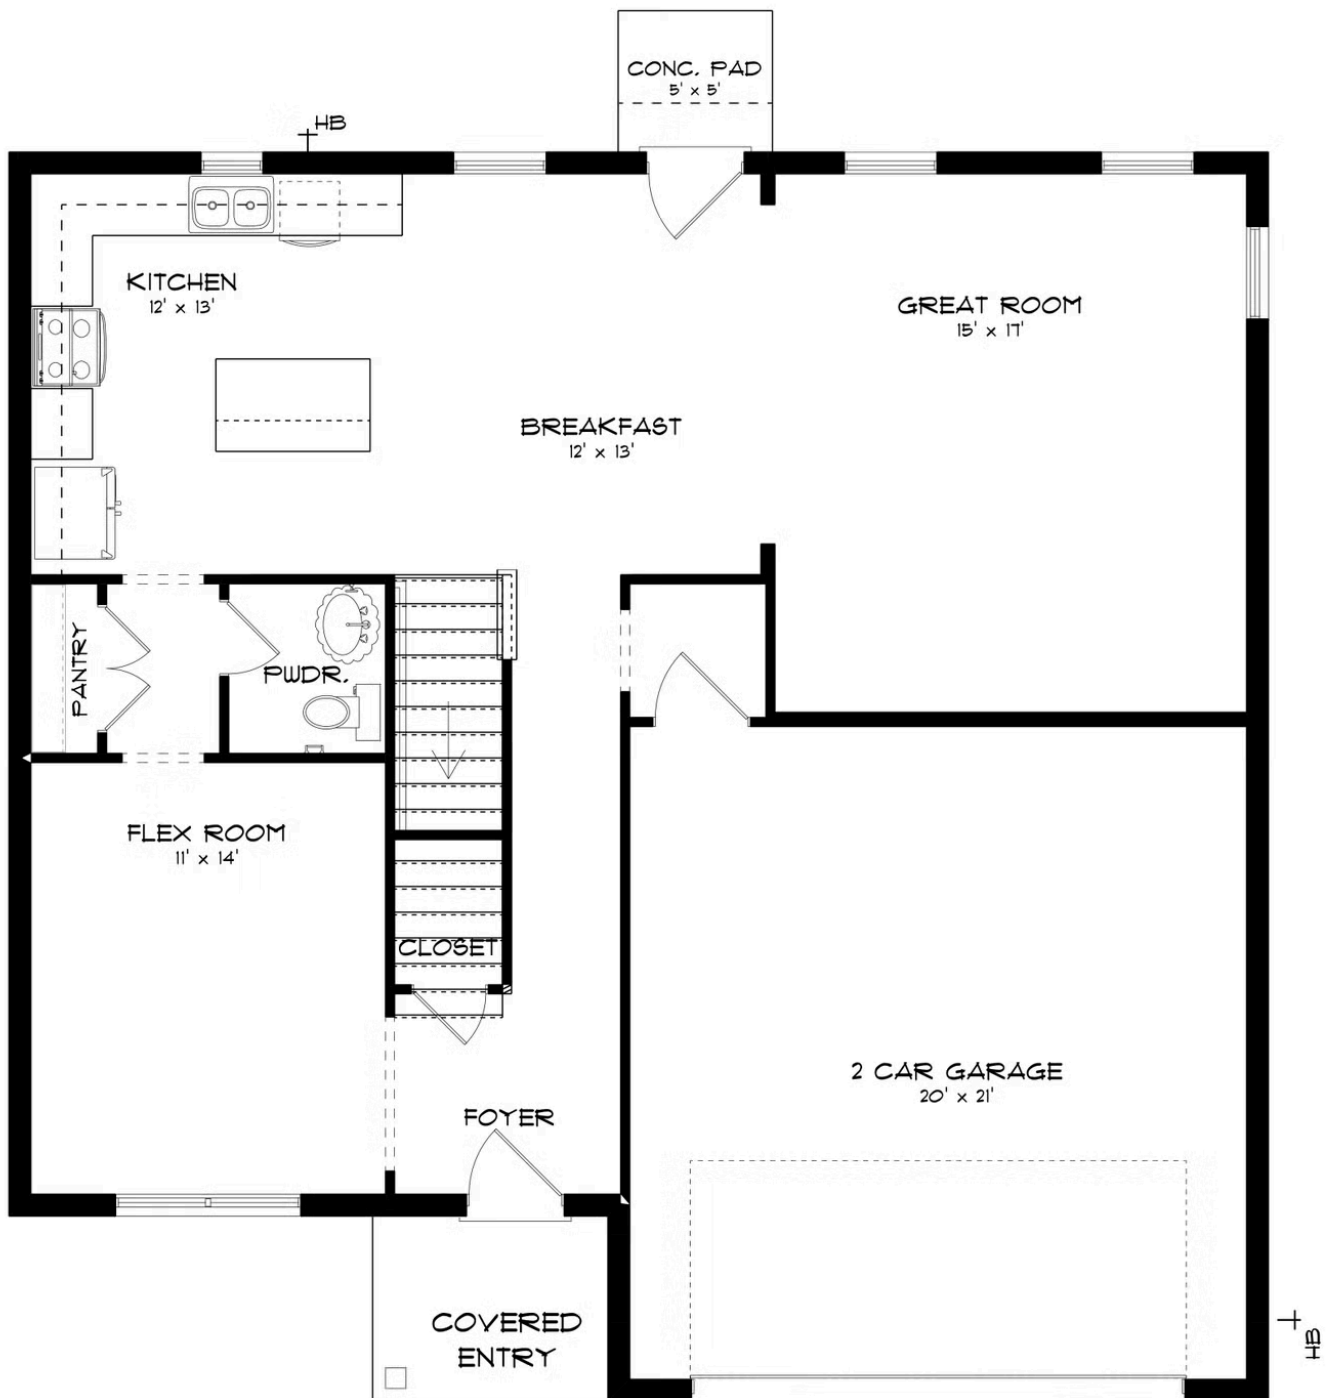

**STONE MARTIN
BUILDERS**

Thrive Harrison Home Plan

Starting at \$359,699

SQ FT: 2,526

Beds: 4

Baths: 2.5

Garage: 2 Standard

ELEVATION A

Elevation B

ABOUT THIS PLAN

Luxury living is the name of the game with the "Harrison" plan. The covered entry opens to the large flex room and cozy entry way. Always dreamed of a home office, home gym, or even just a quiet place to relax? The flex room gives you the freedom to make those dreams a reality any way you want! This dream room connects to the open-concept kitchen, breakfast nook, and great room. This all-in-one entertainment space caters to all of your quiet weeknights or friendly weekend gatherings. Upstairs boasts 4 bedrooms and 2 bathrooms. The primary suite is complete with a double vanity and large walk-in closet.

FIRST FLOOR (A)

SECOND FLOOR (A)

**STONE MARTIN
BUILDERS**

PLAN GALLERY

Prices, plans, dimensions, features, specifications, materials, and availability of homes or communities are subject to change without notice or obligation. Illustrations are artists depictions only and may differ from completed improvements. All prices subject to change without notice. Please contact your sales associate before writing an offer.