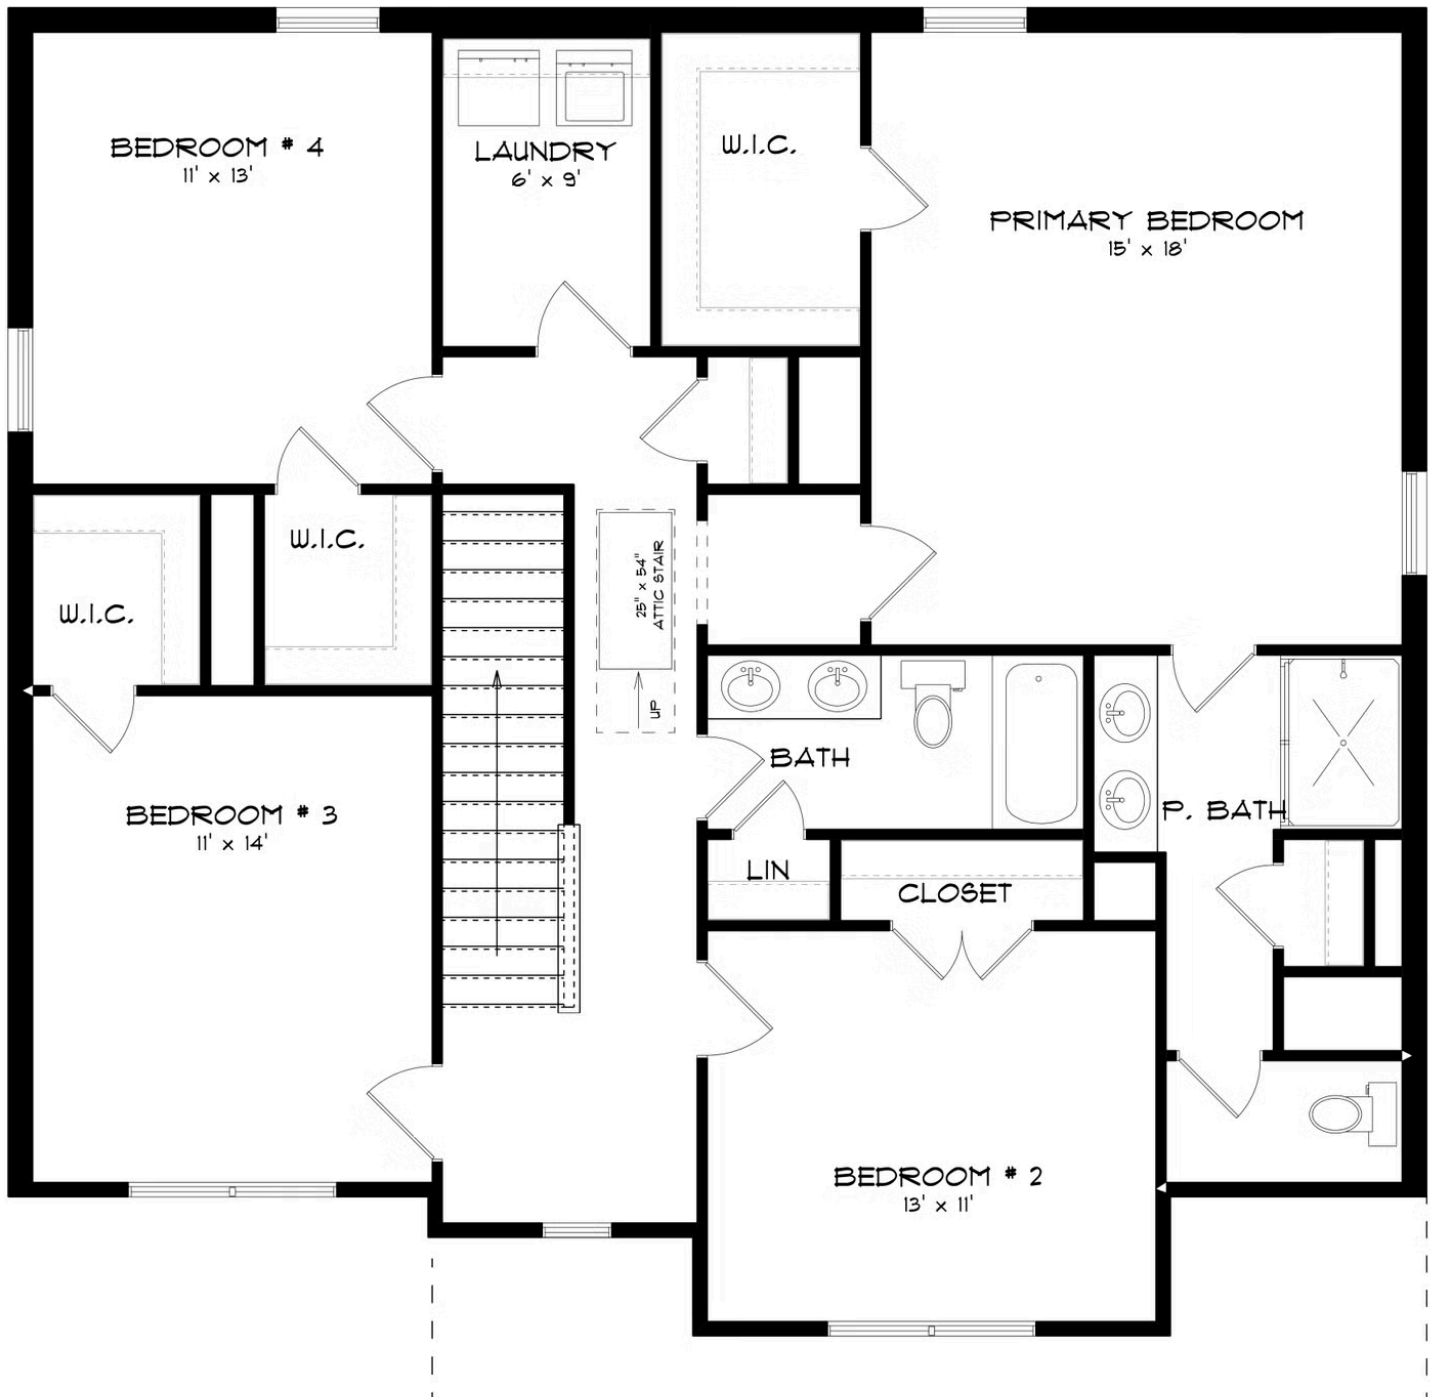

Elevation B

ABOUT THIS PLAN

Luxury living is the name of the game with the "Harrison" plan. The covered entry opens to the large flex room and cozy entry way. Always dreamed of a home office, home gym, or even just a quiet place to relax? The flex room gives you the freedom to make those dreams a reality any way you want! This dream room connects to the open-concept kitchen, breakfast nook, and great room. This all-in-one entertainment space caters to all of your quiet weeknights or friendly weekend gatherings. Upstairs boasts 4 bedrooms and 2 bathrooms. The primary suite is complete with a double vanity and large walk-in closet.

FIRST FLOOR (A)

SECOND FLOOR (A)

**STONE MARTIN
BUILDERS**

PLAN GALLERY

Prices, plans, dimensions, features, specifications, materials, and availability of homes or communities are subject to change without notice or obligation. Illustrations are artists depictions only and may differ from completed improvements. All prices subject to change without notice. Please contact your sales associate before writing an offer.