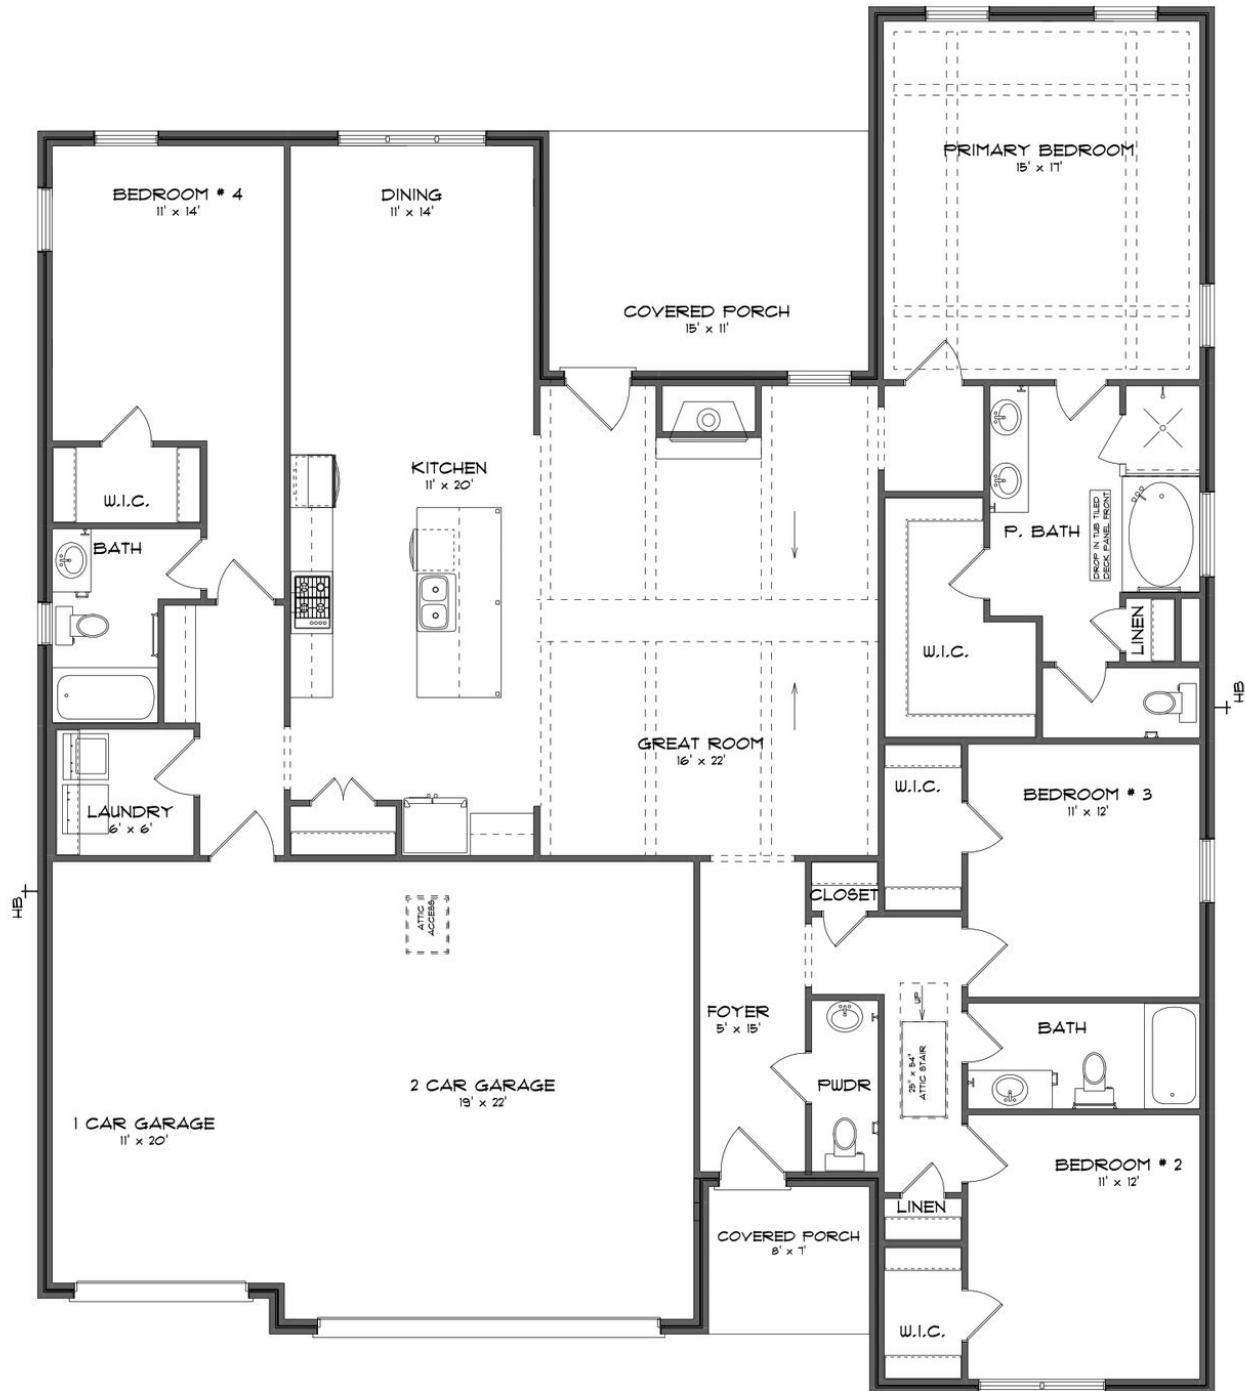

ELEVATION E

Prices, plans, dimensions, features, specifications, materials, and availability of homes or communities are subject to change without notice or obligation. Illustrations are artists depictions only and may differ from completed improvements. All prices subject to change without notice. Please contact your sales associate before writing an offer.