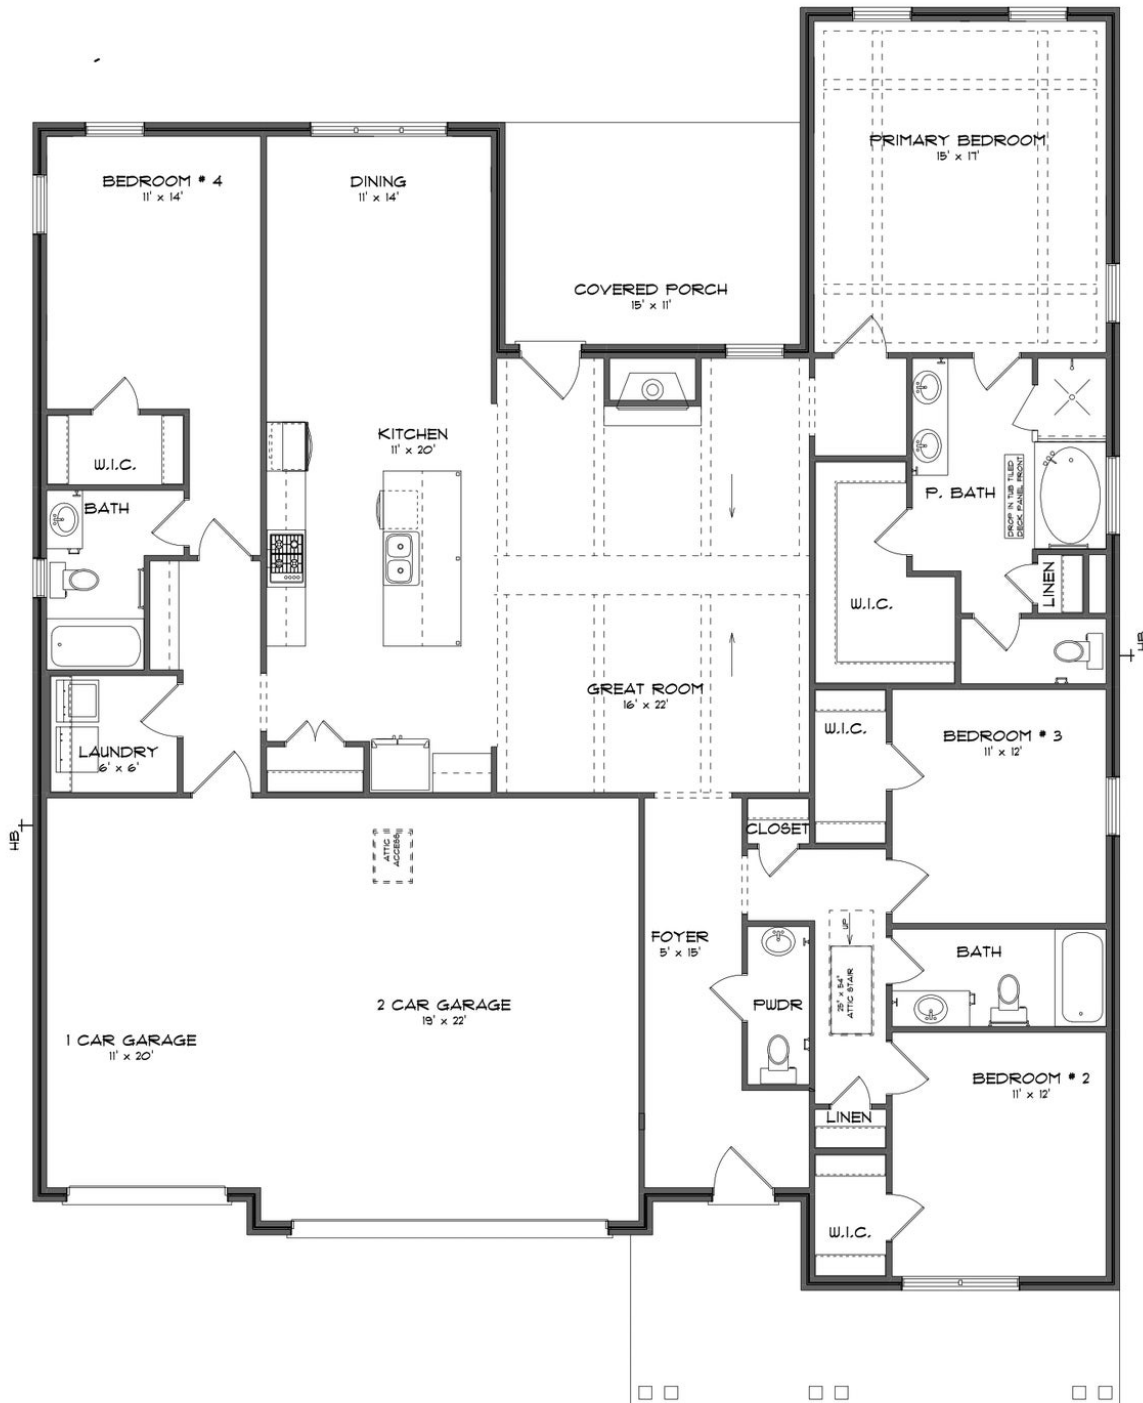

ELEVATION F

Prices, plans, dimensions, features, specifications, materials, and availability of homes or communities are subject to change without notice or obligation. Illustrations are artists depictions only and may differ from completed improvements. All prices subject to change without notice. Please contact your sales associate before writing an offer.